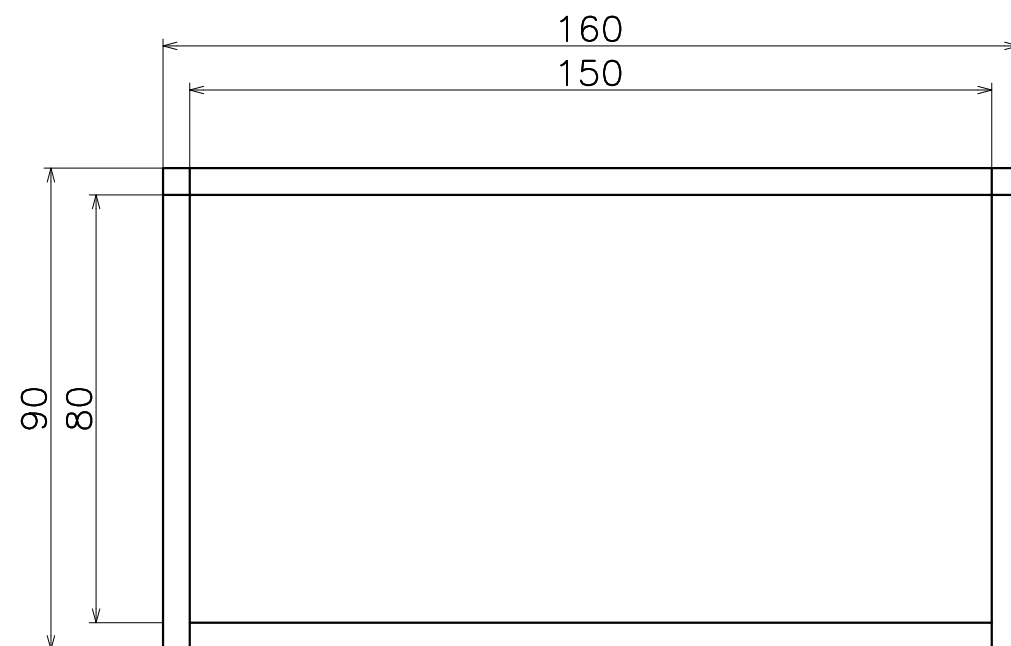

Ver	Date	Engineering change notice	Dwg	App
1	2021/03/03	新規出図	KAWAJUN	KAWAJUN

QAM-1508-X

仕上げ	コード
ライトブラウン	QAM-1508-WL
カフェブラウン	QAM-1508-WC
ダークブラウン	QAM-1508-WD

材質：天然木（突板）
仕上：各種塗装